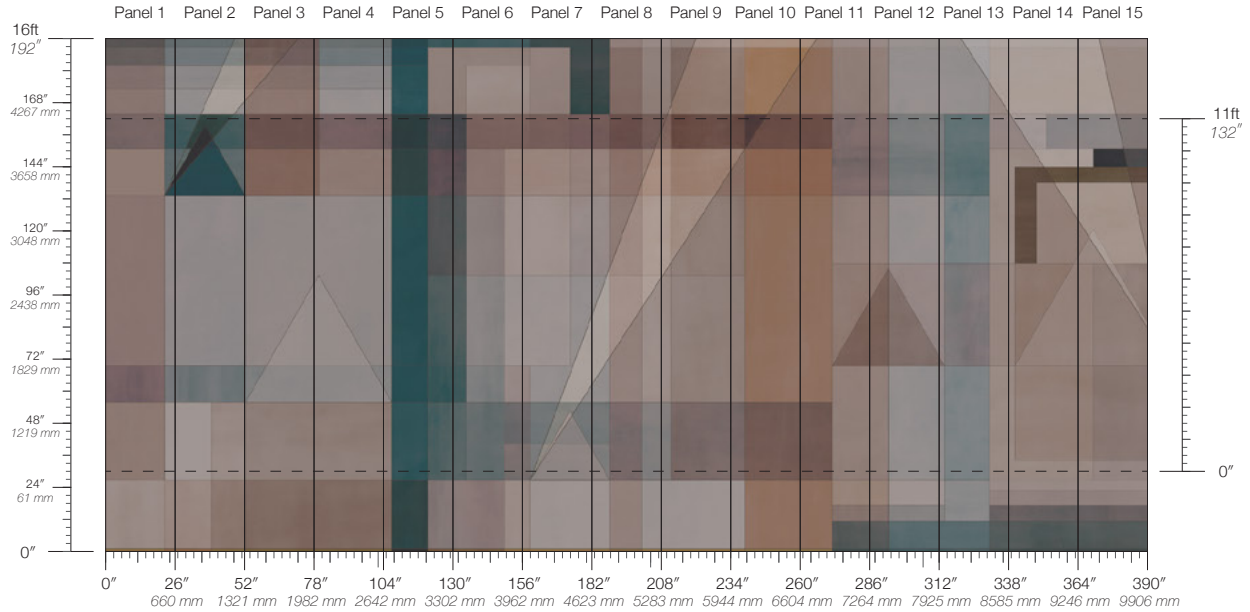

Evoked Castle

Suitable for residential and some commercial projects

COLOR
Castle

STOCK
Made to order

MAINTENANCE
Water-based cleanser

CONTACT
sales@calicowallpaper.com
+1 718 243 1705
57 Lispenard Street
New York, NY 10013 USA

ITEM
7001

LEAD TIME
4 weeks to print

ENVIRONMENTAL
FSC Certified Content

CONTENT
Clay-Coated Paper

MINIMUM
1 panel

SPECS
100% Cellulose face
Non-woven backing
7.1 oz per linear yard
117 g per linear meter
Smooth surface texture

DISCLAIMER
Refer to our website to see the full mural artwork. Reference the physical sample for color and texture. Panel maps represent mural artwork only.

PANEL WIDTH
26" / 661 mm trimmed

PRICE
Available upon request

PANEL HEIGHT
132" / 3353 mm standard
192" / 4877 mm extended

ORIGIN
USA

TESTING
(US) ASTM E84 Adhered Class A

REPEAT
Non-repeating

DETAILS
Custom options available